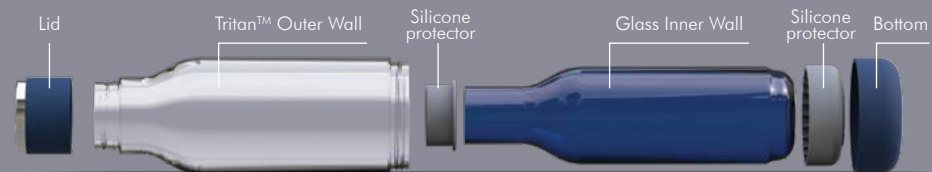

asobu® Inner Peace
GLASS WATER BOTTLE

WANT TO DRINK FROM A GLASS BOTTLE BUT YOU'RE AFRAID IT WILL BREAK? THE ASOBU® INNER PEACE GLASS BOTTLE IS THE ANSWER.

FEATURES :

- Double wall insulated
- Shock resistant TRITAN™ outerwall
- Glass Inner Shell keeps water fresh without aftertaste and odor free
- 2 silicone cushions, protects glass from breakage
- 100% BPA Free

ITEM#: **GT50** - 17oz / 500 ml
Imprint Area: 4.3" h x 3.25" w
Wraparound: 4.3" h x 8.44" w

QTY	75	150	500	Set-up	Repeat set-up
Print - CAD$	$22.00	$20.90	$19.80	$65.00	$50.00
Additional Color	$1.65c				5c
Price includes	1 ASOBU® Inner Peace Bottle, 1 color imprint and tube				

COLOUR OPTIONS: ● ● ● ●