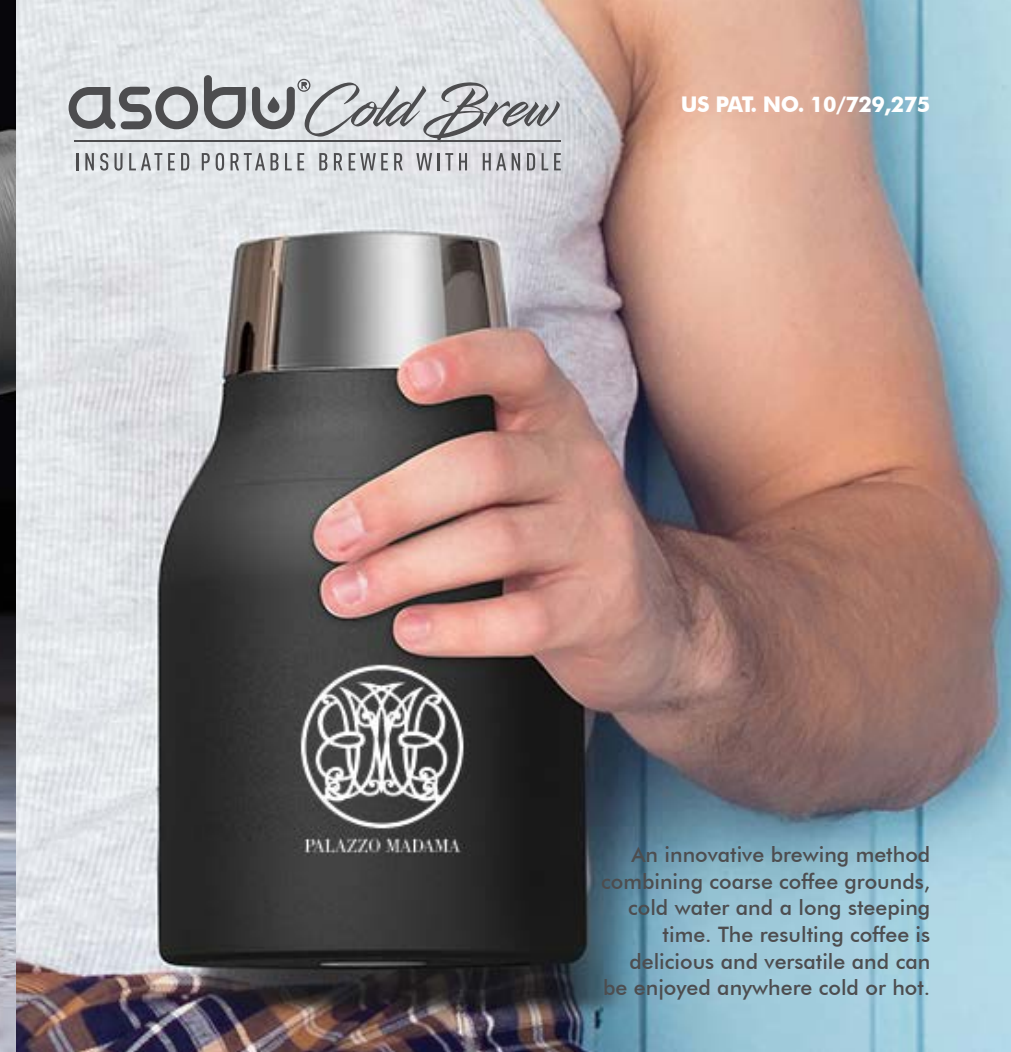

SM30 GIFT SET

SM30 Color Options, see page 20

LIFETIME WARRANTY

asobu® Cold Brew
INSULATED PORTABLE BREWER WITH HANDLE

US PAT. NO. 10/729,275

An innovative brewing method combining coarse coffee grounds, cold water and a long steeping time. The resulting coffee is delicious and versatile and can be enjoyed anywhere cold or hot.