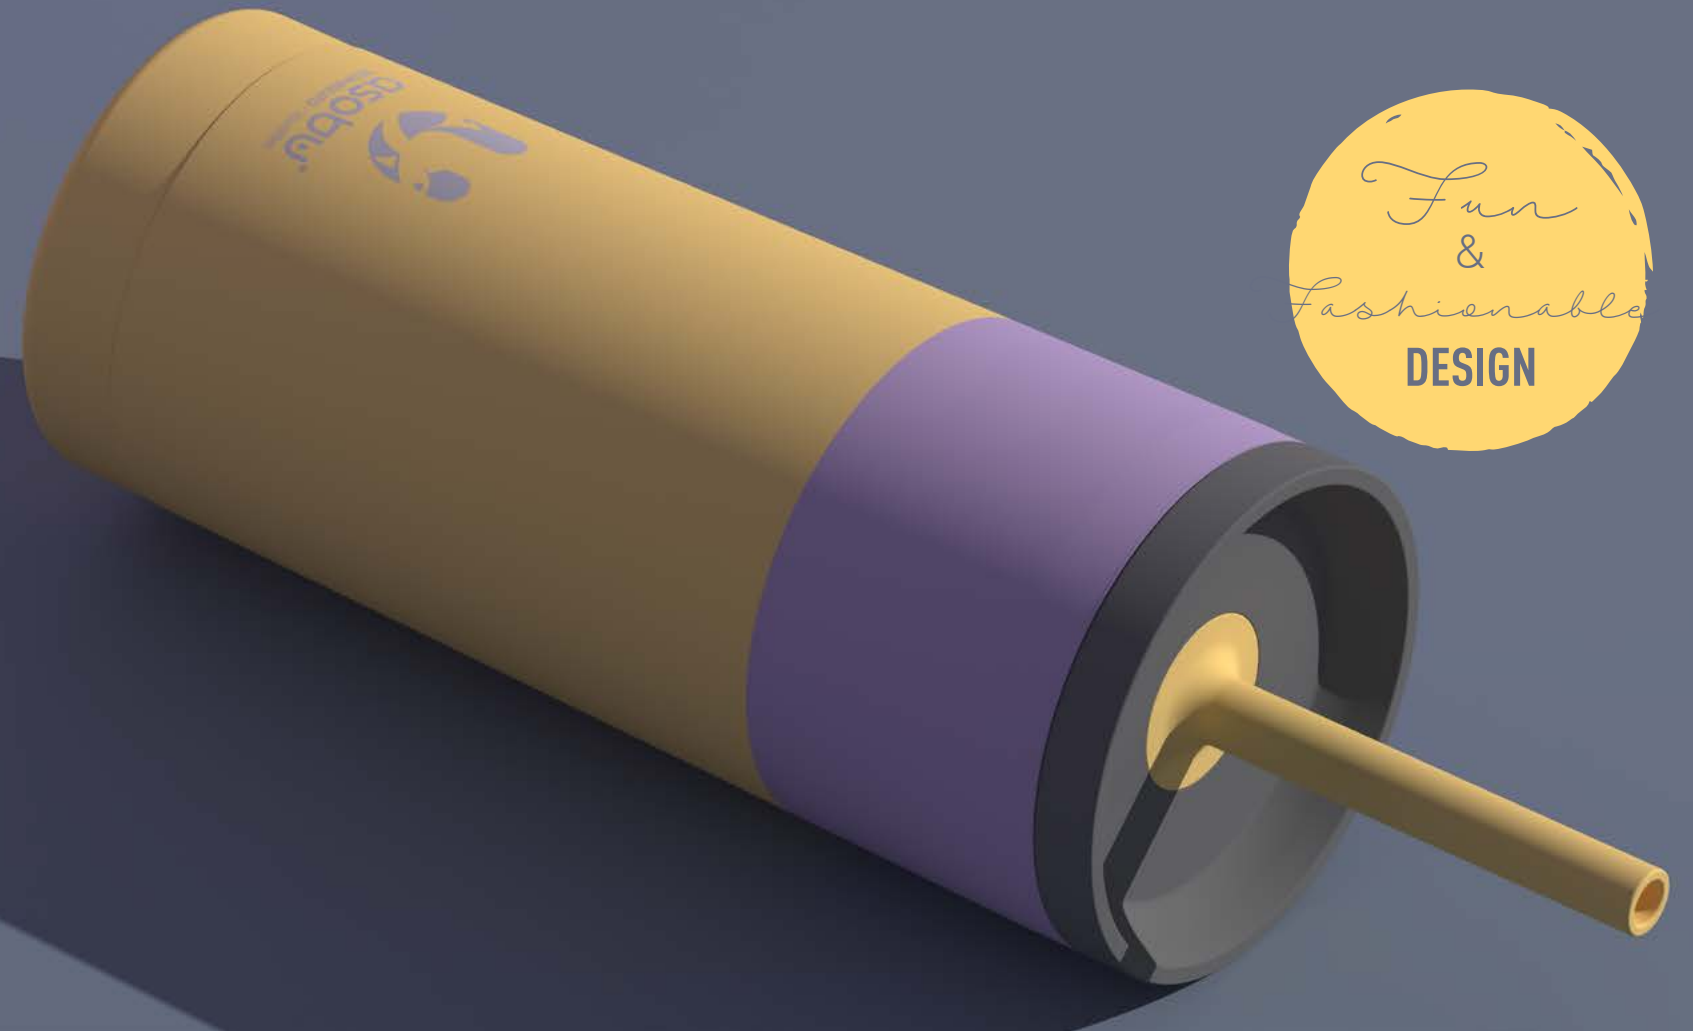

PATENT PENDING
LIFETIME WARRANTY

NOT JUST ANOTHER PLASTIC SIPPY CUP!

FEATURES :

- Double wall vacuum copper insulated
- Stays cold up to 24 hrs.
- Bendable and re-usable silicone straw
- Strong TRITAN™, internal straw
- Stainless Steel body
- 100% BPA Free

ITEM#: ICT200 - 20oz / 600 ml

Imprint Area: 4" h x 3" w, Wraparound: 4" h x 9" w

QTY	72	144	288	Set-up	Repeat set-up
Print - CAD$	$19.80	$18.70	$17.60	$65.00	$50.00
Additional Color	$1.65c				5c
Personalization	$4.50c				
Laser Etch - Upgrade	$3.33c				
Laser Etch Wrap /2 Sides	$5.00c				
Tone on Tone Etch - Upgrade	$3.33c				
Price includes	1 ASOBU® Superb Sippy Tumbler, 1 color imprint and tube				

COLOUR OPTIONS: