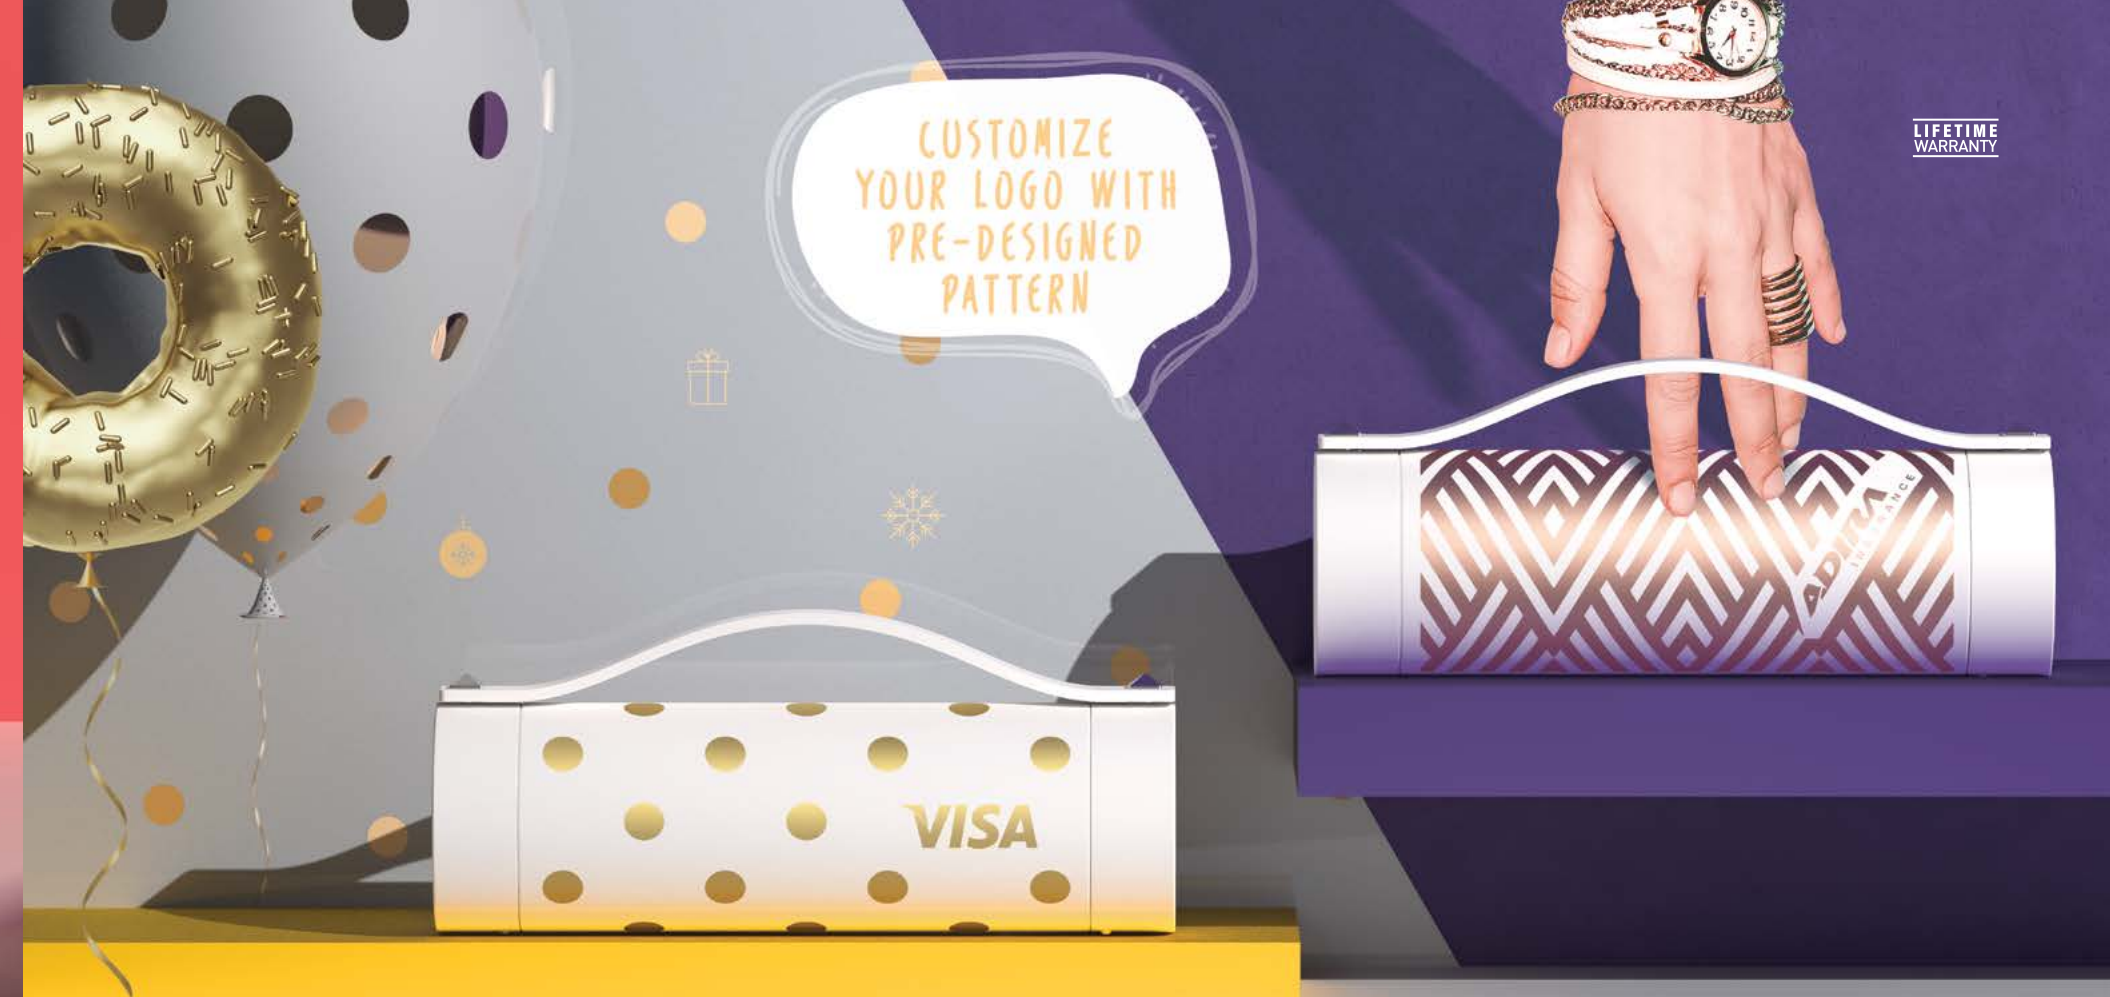

CANTALOUPE MUG224

PINEAPPLE MUG222

CUCUMBER MUG221

LYCHEE MUG223

ITEM#: LA16- 14 oz / 410 ml
Imprint Area: 2.5" h x 2.5" w, Wraparound: 8"

QTY	72	144	288	Set-up	Repeat set-up
Print - CAD$	$21.45	$20.35	$19.25	$65.00	$50.00
Additional Color	$1.65c				5c
Personalization	$4.50c				
Laser Etch - Upgrade	$3.33c				
Laser Etch Wrap / 2 Sides	$5.00c				
Tone on Tone Etch - Upgrade	$3.33c				
Price includes	1 Clutch n Go, 1 color imprint, 1 gift tube